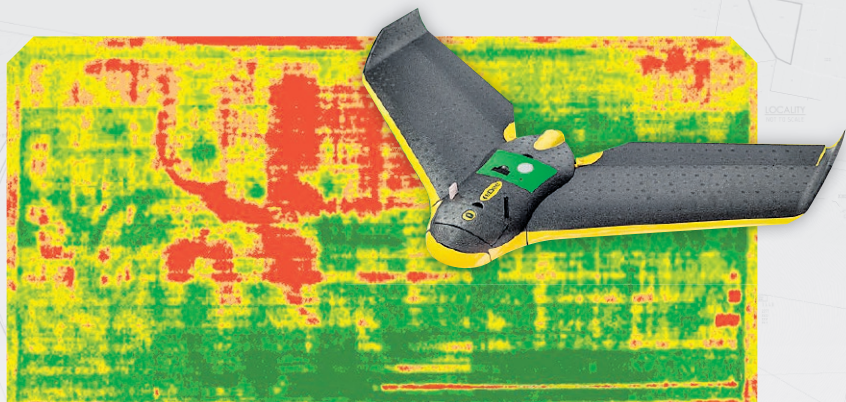

Drones in agriculture

LEGEND:

**HEALTHY CROPS
APPEAR GREEN**

**WEAK OR POOR AREAS
APPEAR YELLOW TO RED**

CAF Consulting and Advanced Ag join forces to bring farmers precision analysis of crop health using drone NDVI images

- No longer wait for fortnightly satellite NDVI image — we fly when the experts advise with guaranteed next day crop health image
- No issues with cloud blocking crops
- Drone accurate to 50 mm — so every plant is analysed. Satellite image leaves gaps in crops
- Advanced Ag dissect data and advise on action plan to improve crop quality and ultimately yields
- Data files available for immediate upload into GPS fertiliser spreaders for targeting inputs into exact areas of need